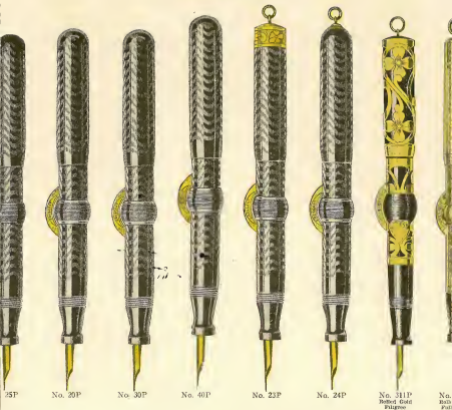

Conklin

CRESCENT
FILLER

Fountain Pen

Length, Regular	With 1/4-inch Band, Plain	With 1/2-inch Band, Plain or Engraved	Chatelaine Tip	Ring Tips	Ro
.....$2.50	No. 21P.....$3.00	No. 22P.....$3.50	No. 23P.....$3.50	No. 24P.....$3.00	No. 31
.....2.50	No. 251P.....3.00	No. 32P.....4.00	No. 253P.....3.50	No. 254P.....3.00	No. 31
.....3.00	No. 31P.....3.50	No. 42P.....5.00	No. 33P.....4.00	No. 34P.....3.50	No. 31
.....4.00	No. 41P.....4.50	Gold Pocket Clip, add .25	No. 43P.....5.00	No. 44P.....4.50	Gold 1
cket Clip, add .25	Gold Pocket Clip, add .25